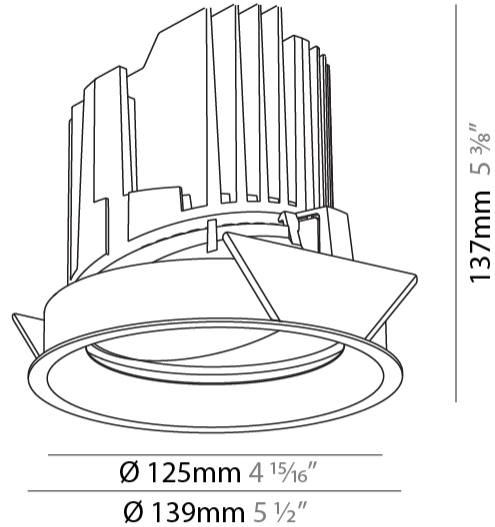

PHYSICAL

Shape: Round
Diameter (mm): 139
Diameter (in): 5 1/2
Height (mm): 137
Height (in): 5 3/8
Ceiling Thickness (mm): 10 / 12.5 / 15
Ceiling Thickness (in): 3/8 or 1/2 or 9/16
Min. Recessing Depth (mm): 150
Min. Recessing Depth (in): 5 7/8
Light Distribution: Adjustable / Downlight
Weight (kg): 0.805
Weight (lbs): 1.77
Fixture Finish: SSR / BKV / CWI / CRY / HAB / LAG / UFT / ITA / RUA / RUR / MIC / FTG / MYG / TWT / LOD / PUS / FRO / FUP / KIA / POP / BLS / SPG / MEY / GOH / GUM / CHC / COM / ABZ / JAG / OBR / MOS / ROR
Fixture Material: Aluminum Die Cast
Cut-out Measurements: 130mm / 5 1/8"

ELECTRICAL

Lamp Type: LED (Zhaga Standard)
Input Wattage (W): 13.2 / 16.5
Total Output Wattage (W): 12 / 14
Dimming: Tri-Mode (Non-Dimming and Phase Dimming (120Vac only) and 0-10V Dimming)
Driver Included: No
Driver Location: Recessed Housing
Driver Type: Constant Current - Universal
Driver Class: Class 2
Housing: See components
Input Voltage (V): 120 - 277
Constant Current (MA): 350

LED

Number of LEDs: 1
Color Temperature (°K): 2700 / 3000 / 3500 / 4000
Max. Delivered Lumen (lm): 870 / 970 / 1039 / 1060
Nominal Lumen (lm): 960 / 1070 / 1156 / 1180
CRI: >90 CRI
Efficiency (%): 0.905
Lamp Life (hrs): 50000

OPTICAL

Reflector°: 10
Optic°: Lens Pack - No Lens
Adjustability: Rotational 355°; Tilt 30°

RATINGS AND CERTIFICATIONS

Certified By: CSA Certified to UL and CSA Standards
IP rating: IP20